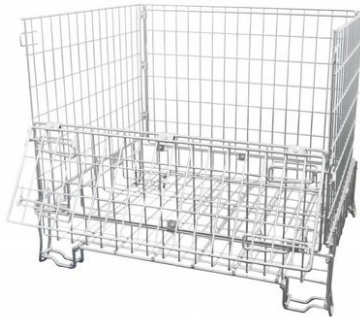

SKU: 76122

Wire Pallet Cage Container - 1200x1010x1200 mm - Collapsible, 345 kg Load Capacity

This metal wire container for rental has exterior dimensions of 1200x1010x1200 mm and interior dimensions of 1134x978x1037 mm. The strong wire container has a carrying capacity of up to 345kg.

Category: Metal Boxes, Wire mesh containers,

Product description

Wire Pallet Cage Container - 1200x1010x1200 mm - Collapsible, 345 kg Load Capacity - rent

This metal wire container for rental has exterior dimensions of 1200x1010x1200 mm and interior dimensions of 1134x978x1037 mm. The strong wire container has a carrying capacity of up to 345 kg. The metal of the container is galvanized and as a result the container is protected from damage, moisture and bad weather. The mesh container is collapsible, the folded height is 350 mm. The weight of the wire container is 71 kg.

These wire pallet cage containers are mainly used for rental in the automotive industry, mussel farms and for the storage of, for example, production waste or parts for the manufacture of cars.

Placing goods in this wire container is a practical and efficient way for safely storing and transporting your products. At Rotomrent you can rent out various mesh containers.

Specification

Outside dimension length (mm)	1200
Outside dimension width (mm)	1010
Outside dimension height (mm)	1200
Inside dimension length	1134
Inside dimension width (mm)	978
Inside dimension height (mm)	1037
Material	Metal
Carry weight (kg)	345