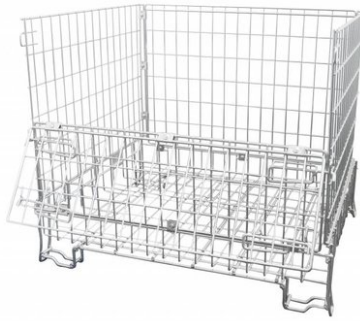

SKU: 76122

**Wire Pallet Cage Container -
1200x1010x1200 mm - Collapsible,
345 kg Load Capacity**

This metal wire container for rental has exterior dimensions of 1200x1010x1200 mm and interior dimensions of 1134x978x1037 mm. The strong wire container has a carrying capacity of up to 345kg.

Category: Metal Boxes, Wire mesh containers,

Product description

Wire Pallet Cage Container - 1200x1010x1200 mm - Collapsible, 345 kg Load Capacity - rent

This metal wire container for rental has exterior dimensions of 1200x1010x1200 mm and interior dimensions of 1134x978x1037 mm. The strong wire container has a carrying capacity of up to 345 kg. The metal of the container is galvanized and as a result the container is protected from damage, moisture and bad weather. The mesh container is collapsible, the folded height is 350 mm. The weight of the wire container is 71 kg.

These wire pallet cage containers are mainly used for rental in the automotive industry, mussel farms and for the storage of, for example, production waste or parts for the manufacture of cars.

Placing goods in this wire container is a practical and efficient way for safely storing and transporting your products. At Rotomrent you can rent out various mesh containers.

Specification

Outside dimension length (mm)	1200
Outside dimension width (mm)	1010
Outside dimension height (mm)	1200
Inside dimension length	1134
Inside dimension width (mm)	978
Inside dimension height (mm)	1037
Material	Metal
Carry weight (kg)	345