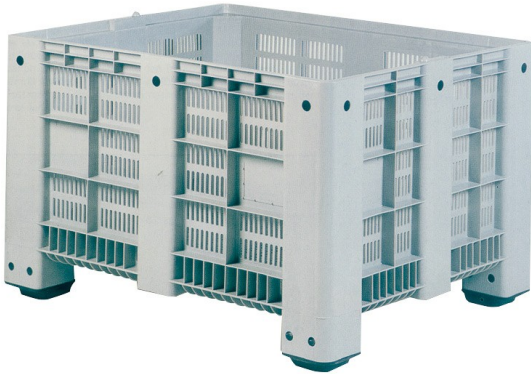

## **Plastic Pallet Box - 1200x1000x580 mm - Perforated, 400L**

Plastic pallet box for rental with exterior dimensions of 1200x1000x580 mm and interior dimensions of 1120x920x420 mm. This perforated pallet box has a capacity of 400L and can be stacked.

## **Plastic Pallet Box - 1200x1000x580 mm - Perforated, 400L - rent**

Plastic pallet box for rental with exterior dimensions of 1200x1000x580 mm and interior dimensions of 1120x920x420 mm. This perforated pallet box has a capacity of 400L and can be stacked. The pallet box consists of a high quality plastic (PE), is very easy to keep clean and suitable for food industry and transport. This pallet box can be used within a temperature range of -20 °C to + 40 °C, making these boxes suitable for cooling and freezing areas. The box's own weight is +/- 25 kg. The carrying capacity is up to 350 kg and the static load is up to 3500 kg.