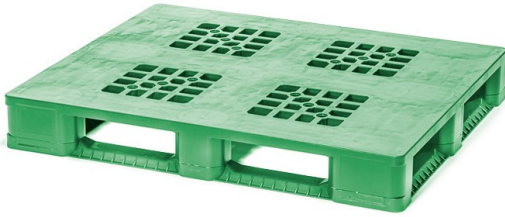

SKU: 29917

Plastic Pallet - 1200x1000x160 mm - Perimeter Base

Plastic pallet for rental with dimensions of 1200x1000x160 mm. This pallet is suitable for use in semi hygienic applications and intensive use in an open or closed pool.

Category: Pallets, Plastic pallets,

Product description

Plastic Pallet - 1200x1000x160 mm - Perimeter Base

Plastic pallet for rental with dimensions of 1200x1000x160 mm. This pallet is suitable for use in semi hygienic applications and intensive use in an open or closed pool. Thanks to the internal hollow spaces, the pallet is very sturdy. The functional design ensures a long life of the plastic pallet. Packaging and pallets based on the collomodular ISO pallet size (1200x1000 mm) ensure optimal use of space when used together in transport and storage. The weight of the Polypropylene (PP) plastic pallet is 21 kg. The payload is 2500 kg, the static carrying capacity is 5000 kg and the racking carrying capacity is 1250 kg.

Placing goods on a pallet is a practical and efficient way for loading, unloading and safely transporting your products.

Specification

Outside dimension length (mm)	1200
Outside dimension width (mm)	1000
Outside dimension height (mm)	160
Material	Plastic PP
Static load (kg)	5000
Dynamic load (kg)	2500
Racking load (kg)	1250