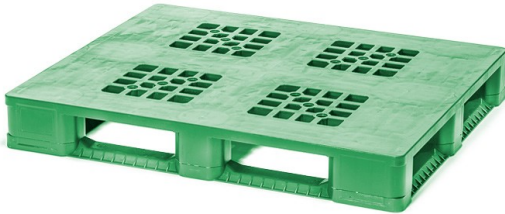

## **Plastic Pallet - 1200x1000x160 mm - Perimeter Base**

Plastic pallet for rental with dimensions of 1200x1000x160 mm. This pallet is suitable for use in semi hygienic applications and intensive use in an open or closed pool.

## **Plastic Pallet - 1200x1000x160 mm - Perimeter Base**

Plastic pallet for rental with dimensions of 1200x1000x160 mm. This pallet is suitable for use in semi hygienic applications and intensive use in an open or closed pool. Thanks to the internal hollow spaces, the pallet is very sturdy. The functional design ensures a long life of the plastic pallet. Packaging and pallets based on the collomodular ISO pallet size (1200x1000 mm) ensure optimal use of space when used together in transport and storage. The weight of the Polypropylene (PP) plastic pallet is 21 kg. The payload is 2500 kg, the static carrying capacity is 5000 kg and the racking carrying capacity is 1250 kg.