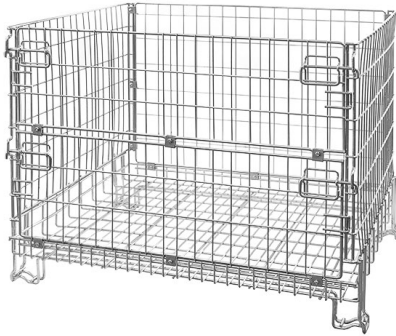

SKU: 76196

Metal Wire Pallet Cage Container - 1200x1000x1000 mm - Collapsible

This metal wire container for rental has exterior dimensions of 1200x1000x1000 mm and interior dimensions are 1126x969x872 mm. The strong wire container has a carrying capacity of upto 500kg.

Category: Metal Boxes, Wire mesh containers,

Product description

Metal Wire Pallet Cage Container - 1200x1000x1000 mm - Collapsible- rent

This metal wire container for rental has exterior dimensions of 1200x1000x1000 mm and interior dimensions are 1126x969x872 mm. The strong wire container has a carrying capacity of up to 500 kg. The metal of the container is electrolytically galvanized and as a result the container is protected from moisture and bad weather. The mesh container is stackable and collapsible and the folded height is 360 mm. 9 folded wire containers can be stacked on a 3240 mm pile and because the metal mesh container is collapsible and stackable, a lot of space can be saved during return transport or storage. The wire pallet cage container is equipped with 1 folding window on the long side and has its own weight of 50 kg.

These wire containers are widely used for use in the automotive industry, mussel farms and for the storage of, for example, production waste or parts for the manufacture of cars.

Specification

Outside dimension length (mm)	1200
Outside dimension width (mm)	1000
Outside dimension height (mm)	1000
Inside dimension length	1126
Inside dimension width (mm)	969
Inside dimension height (mm)	872
Material	Metal