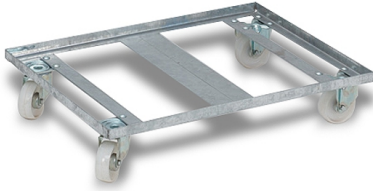

SKU: 41500

Metal Dolly - 773x577x155 mm - For Nestable Boxes, Open Base

Metal dolly for rental with dimensions of 773x577x155 mm. This transport truck is equipped with an open base with two swivel and two fixed wheels of 125 mm.

Category:

Product description

Metal Dolly - 773x577x155 mm - For Nestable Boxes, Open Base - rent

Metal dolly for rental with dimensions of 773x577x155 mm. This transport truck is equipped with an open base with two swivel and two fixed wheels of 125 mm. The strong frame allows you to transport safe and secure boxes with this dolly. The undercarriage is suitable for nestable distribution containers such as lidded tote boxes or plastic bins. The dynamic carrying capacity of the dolly is 350 kg and the static carrying capacity is 500 kg. The weight of this trolley is 6 kg. Empty dolly's / furniture dogs for temporary internal transport can be stacked to save space. Placing goods on a dolly is a practical and efficient way for safely transporting your products. With this dolly you are assured of a quiet and fast transport with a long life! At Rotomrent you can rent out various furniture dogs, check out our extensive range here.

Specification

Outside dimension length (mm)	800
Outside dimension width (mm)	600
Outside dimension height (mm)	150
Static load (kg)	500
Dynamic load (kg)	350