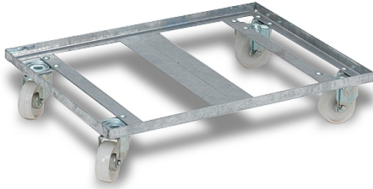

SKU: 41500

Metal Dolly - 773x577x155 mm - For Nestable Boxes, Open Base

Metal dolly for rental with dimensions of 773x577x155 mm. This transport truck is equipped with an open base with two swivel and two fixed wheels of 125 mm.

Category: Internal Transport, Dollys and Rolling Platforms,

Product description

Metal Dolly - 773x577x155 mm - For Nestable Boxes, Open Base - rent

Metal dolly for rental with dimensions of 773x577x155 mm. This transport truck is equipped with an open base with two swivel and two fixed wheels of 125 mm. The strong frame allows you to transport safe and secure boxes with this dolly. The undercarriage is suitable for nestable distribution containers such as lidded tote boxes or plastic bins. The dynamic carrying capacity of the dolly is 350 kg and the static carrying capacity is 500 kg. The weight of this trolley is 6 kg. Empty dolly's / furniture dogs for temporary internal transport can be stacked to save space. Placing goods on a dolly is a practical and efficient way for safely transporting your products. With this dolly you are assured of a quiet and fast transport with a long life! At Rotomrent you can rent out various furniture dogs, check out our extensive range here.

Specification

Outside dimension length (mm)	800
Outside dimension width (mm)	600
Outside dimension height (mm)	150
Static load (kg)	500
Dynamic load (kg)	350