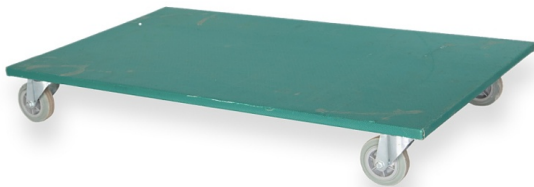

SKU: 41VR3008

Large Dolly transport cart 1040x600x150mm, rubber wheels

Large maneuverable Dolly transport cart with 4 swivel rubber wheels with a diameter of 100mm. Load capacity 500 kg

Category:

Product description

Large Dolly transport cart 1040x600x150 rubber wheels - for rent

Durable and maneuverable transport cart with a load capacity of 500kg. Four sets of wheels with a diameter of 100mm made of rubber - they are quiet and suitable for delicate surfaces.

Maneuverable and efficient

The use of four sets of swivel wheels ensures high maneuverability and maneuverability in small spaces. The 1040x600mm non-slip carrying surface provides a secure base for stacking plastic distribution containers or cardboard boxes.

Specification

Outside dimension length (mm)	1040
Outside dimension width (mm)	600
Outside dimension height (mm)	150
Material	Wood
Dynamic load (kg)	500