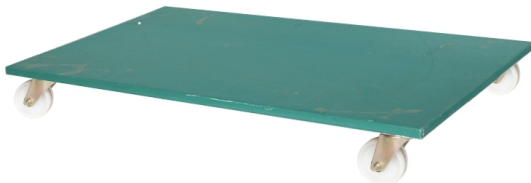

SKU: 41VR3007

Dolly large transport cart 1040x600x150mm, nylon wheels

Large maneuverable Dolly transport cart with 4 100mm diameter nylon swivel casters. Load capacity of 500kg

Category: Internal Transport, Dollys and Rolling Platforms,

Product description

Large Dolly transport cart 1040x600x150 nylon wheels - for rent

Durable and maneuverable transport cart with a load capacity of 500kg. Four sets of wheels with a diameter of 100mm made of nylon provide low rolling resistance.

Maneuverable and efficient

The use of four sets of swivel wheels ensures high maneuverability and maneuverability in small spaces. The 1040x600mm non-slip carrying surface provides a secure base for stacking plastic distribution containers or cardboard boxes.

Specification

Outside dimension length (mm)	1040
Outside dimension width (mm)	600
Outside dimension height (mm)	150
Material	Wood
Dynamic load (kg)	500